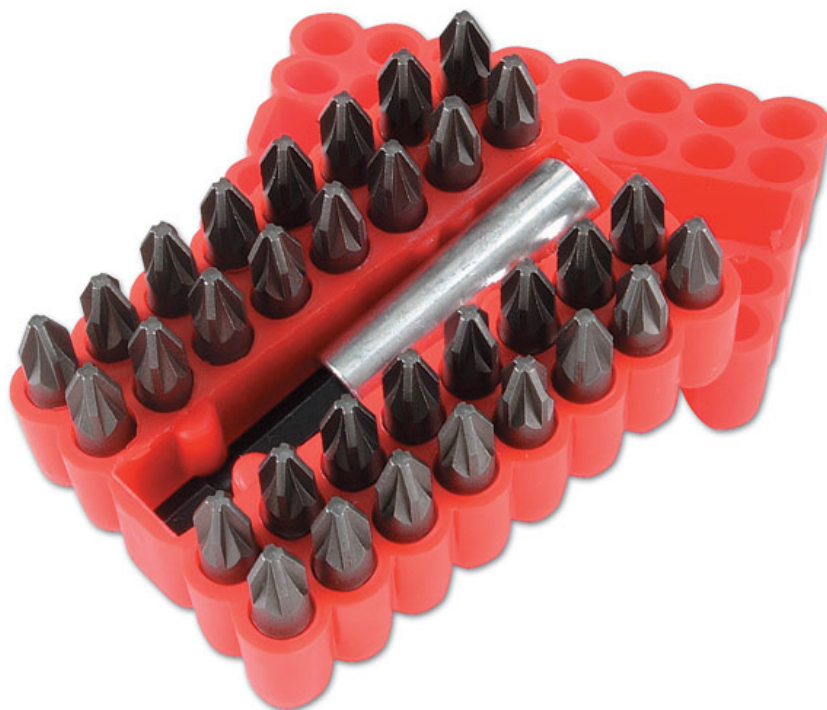

Bit Set 33pc

A bit set with the contractor in mind. 32 x Pz2 bits with bit holder in bit housing.

Additional Information

- All bits one size: PzDrive Pz2.
- Length: 25mm.
- Includes bit holder with quick chuck end & bit housing.
- Manufactured from chrome vanadium.
-